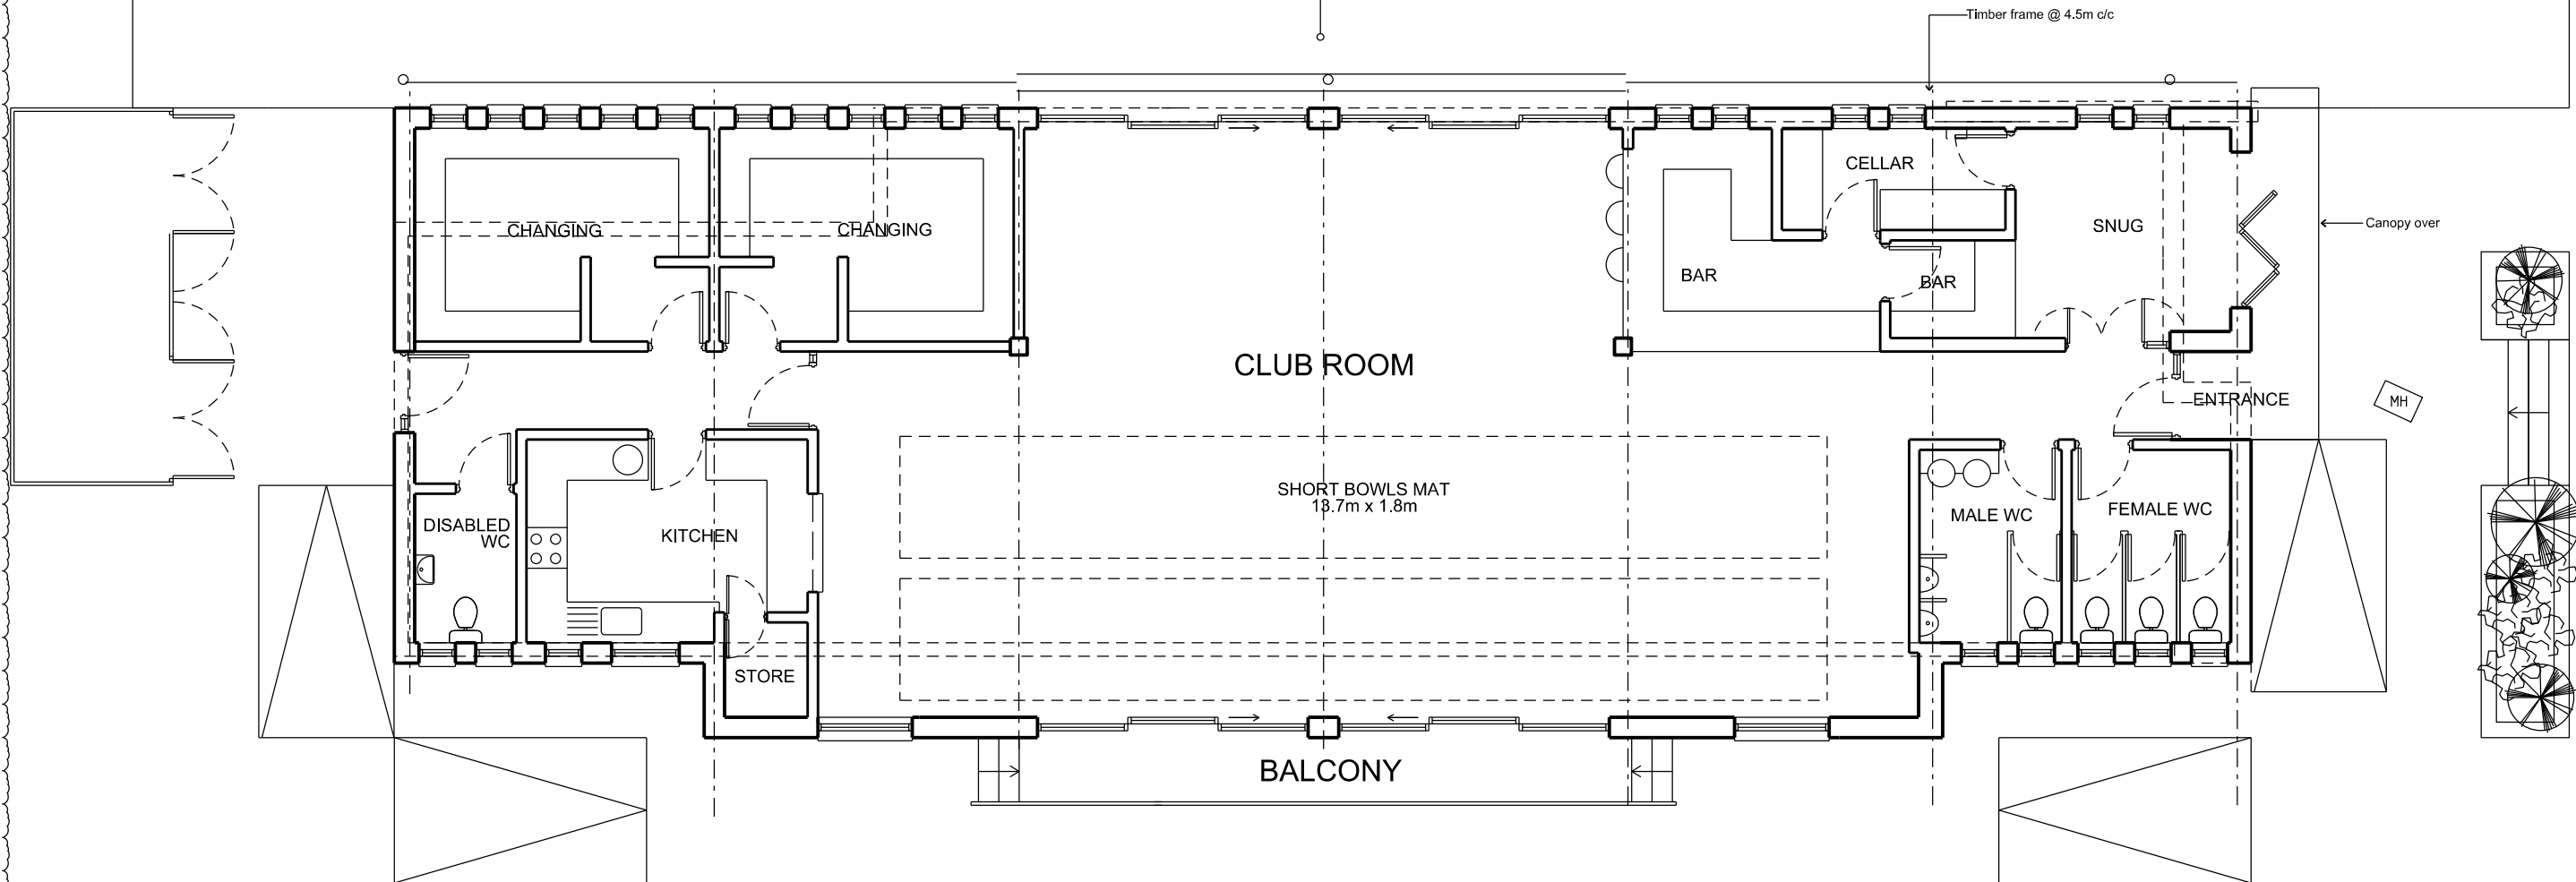

THAME BOWLS & TENNIS CLUB

NEW CLUBHOUSE
PROPOSED PLAN

1:100	SEPT 16	DRAWN	CHECKED
TBTC	115B		

BLACKWOOD - ARCHITECTS
1-2 Castle Close
Castle Street
Aylesbury HP20 2RG
Tel: 01296 399959

Revs A: New location for Wcs & Kitchen (01/09/16)

Revs B: Clubhouse footprint reduced size (21/09/16)

0 1 2 3m

TENNIS COURTS

EXISTING BUILDING DASHED

BOWLING GREEN

PROPOSED PLAN